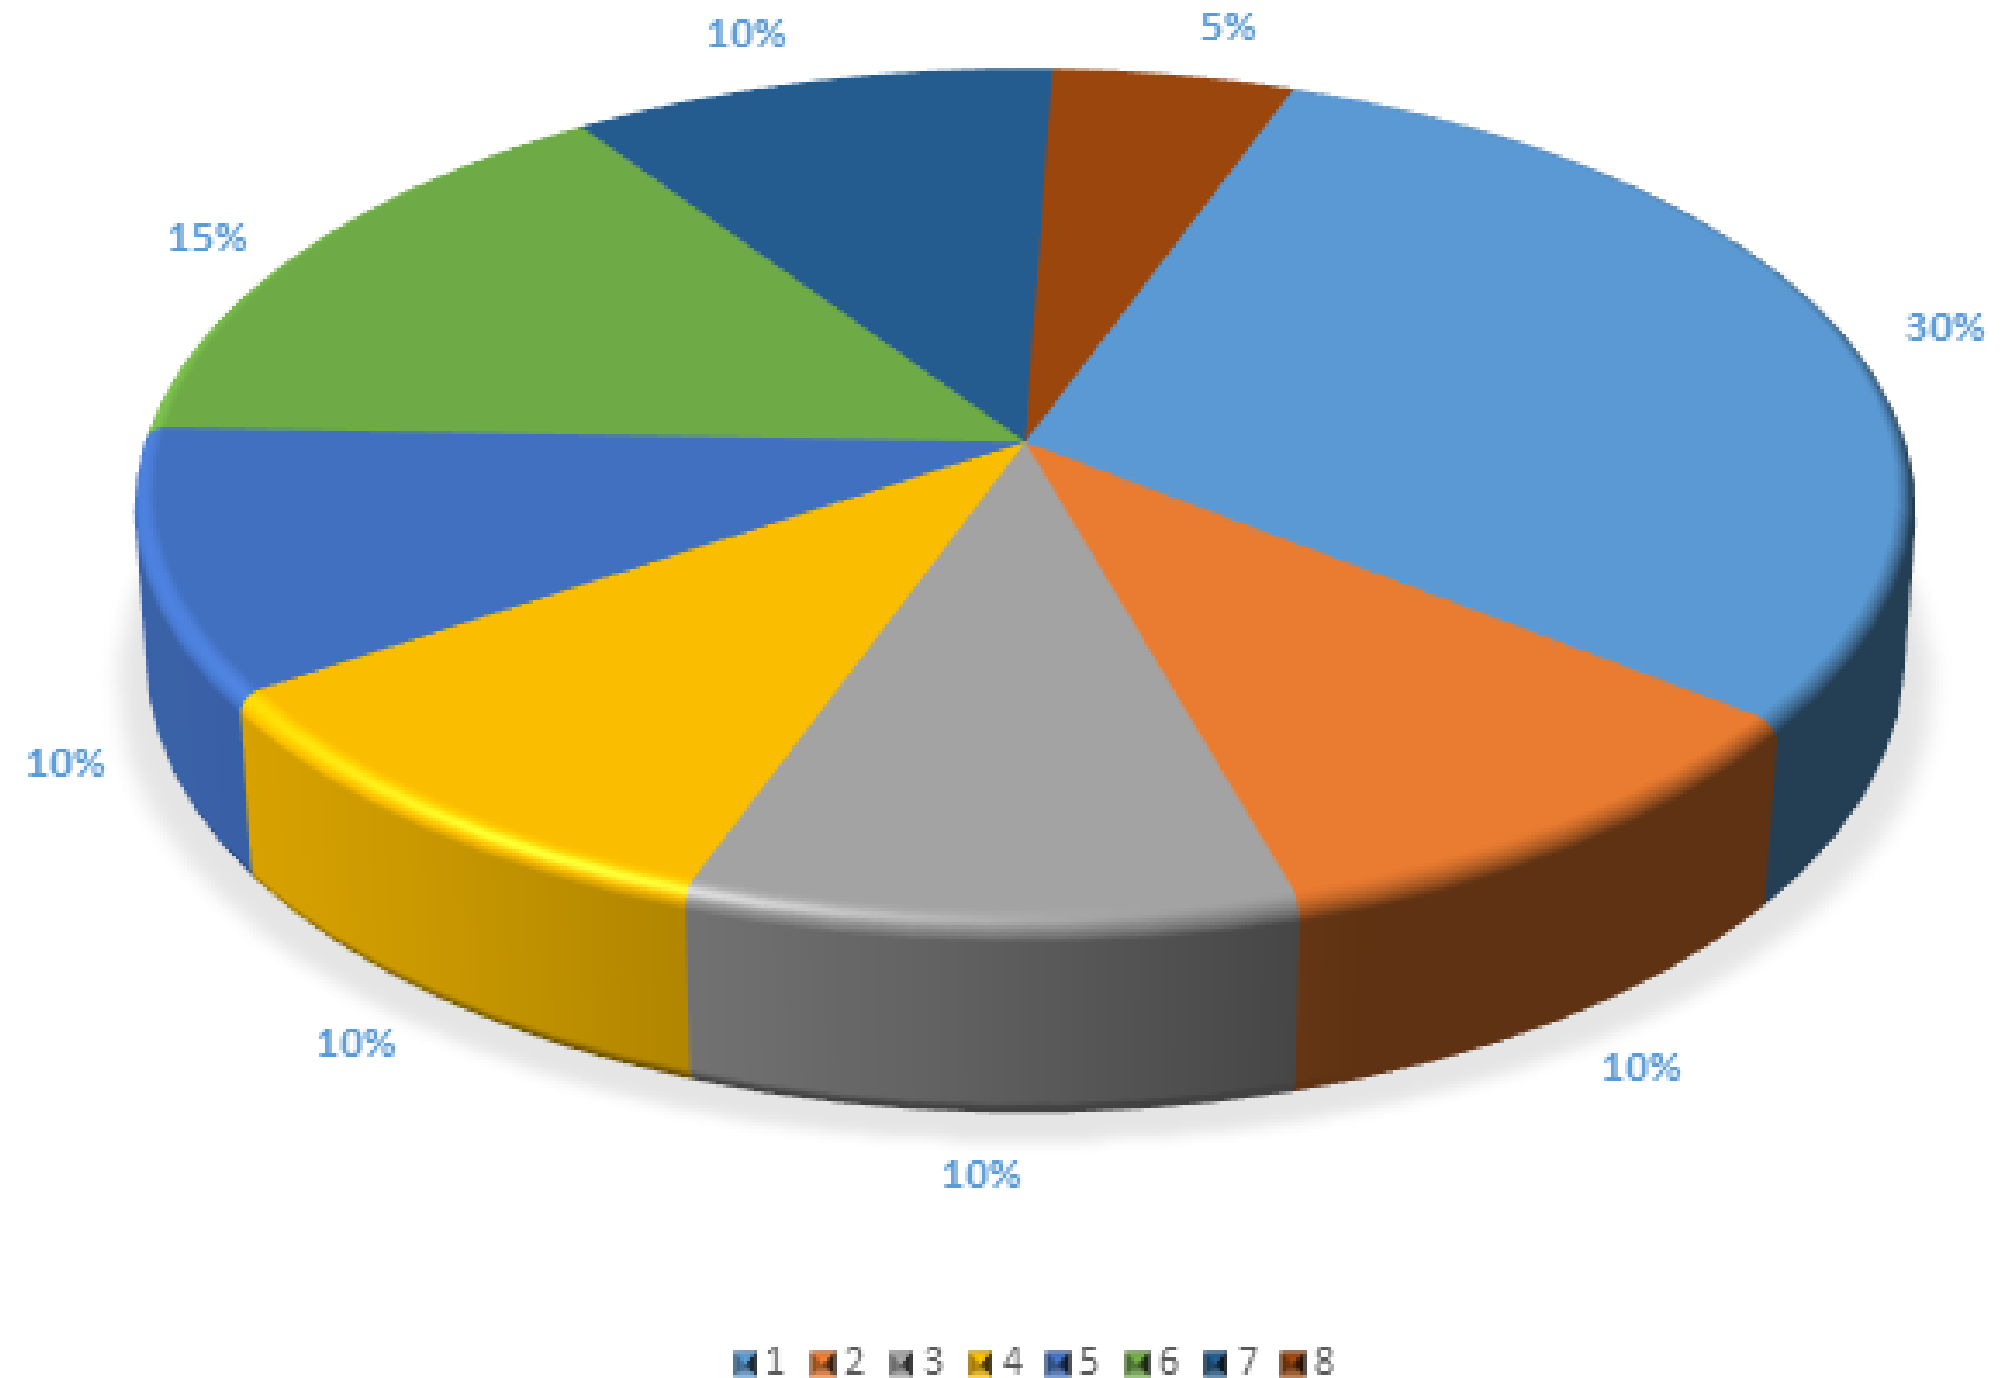

RAISE 2 MILLION USD

- CLAMS Housing, Bauchi Center, Abuja Hq Building
- Studio Setup, Mobile Apps, other web services
- Bus, Publications, outreach equipments
- Welfare, Manpower Development
- Programs, Travels
- Community Transformation Projects
- Missionary Children Education Fund
- Operations, Miscellaneous